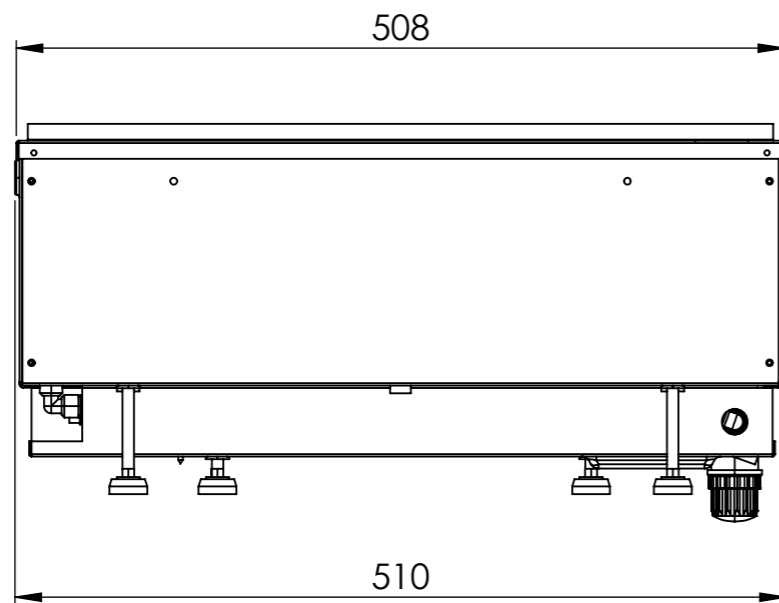

Fuel bed	Dimension X
Metal	304mm
Log	354mm

Water connection

ISSUE	MODIFICATIONS	OCN	APPD	DATE	NOTES

Item number EU: 211439

DO NOT SCALE

IF IN DOUBT ASK

THIRD ANGLE PROJECTION

**GlenDimplex**  
Flame Europe

INNOVATION & DEVELOPMENT  
Heerenveen, Netherlands  
T: +31 513 656 500 | E: info@glendimplex.eu

DRAWN BY	DATE	SCALE 1:5	HOLE TOL +/- 0.05	GEN TOL 0 +/- 0.4
APP'D BY	DATE	DIM IN mm	ANGLES +/- 0.5°	0.0 +/- 0.2 0.00 +/- 0.1