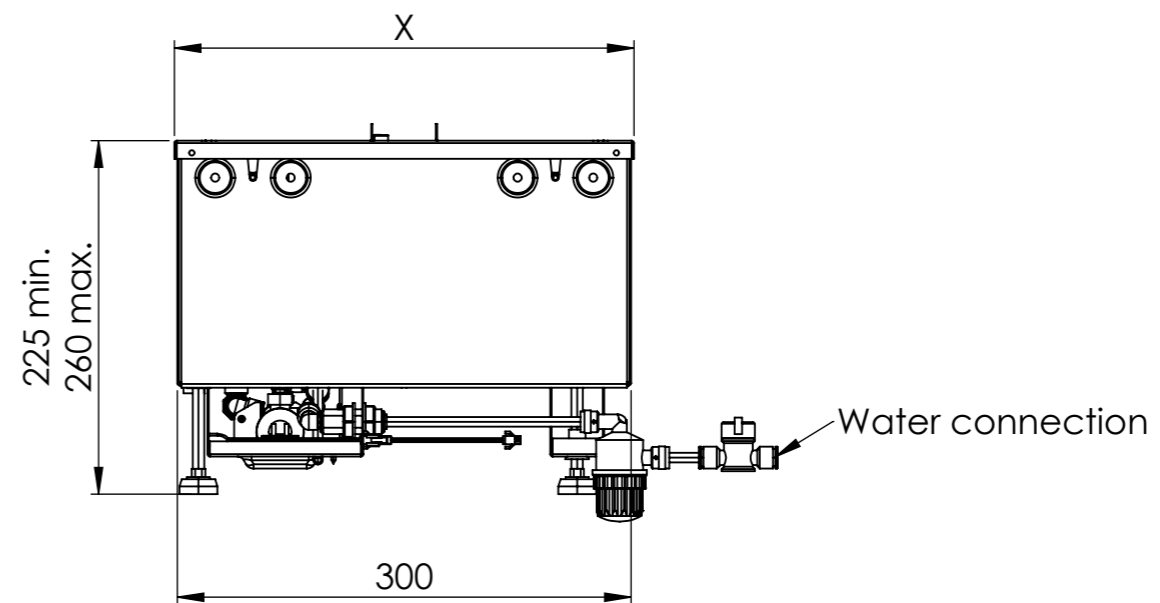

Fuel bed	Dimension X
Metal	304mm
Log	354mm

Water connection

ISSUE	MODIFICATIONS	OCN	APPD	DATE	NOTES

Item number EU: 211439

DO NOT SCALE

IF IN DOUBT ASK

THIRD ANGLE PROJECTION

**GlenDimplex**  
Flame Europe

INNOVATION & DEVELOPMENT  
Heerenveen, Netherlands  
T: +31 513 656 500 | E: info@glendimplex.eu

DRAWN BY	DATE	SCALE 1:5	HOLE TOL +/- 0.05	GEN TOL 0 +/- 0.4
APP'D BY	DATE	DIM IN mm	ANGLES +/- 0.5°	0.0 +/- 0.2 0.00 +/- 0.1