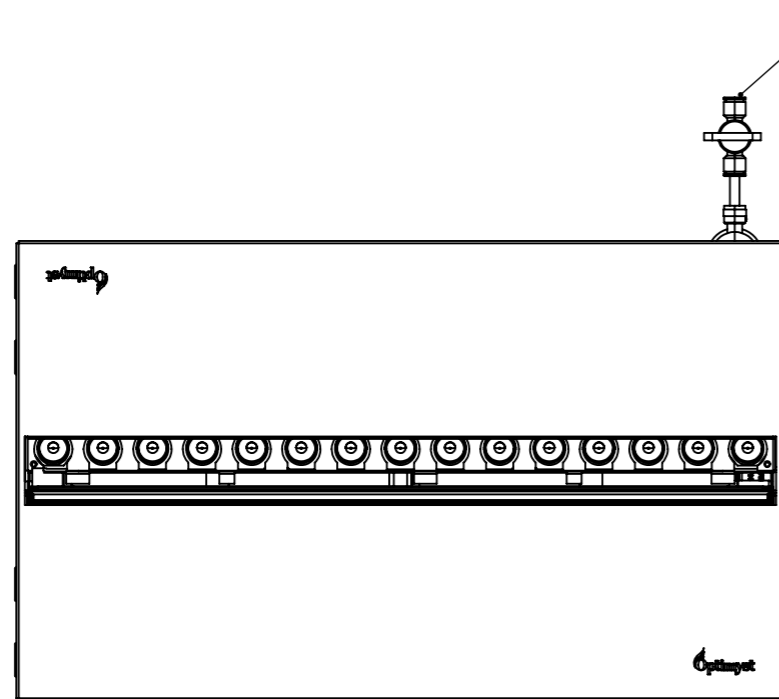

Fuel bed	Dimension X
Metal	304mm
Log	354mm

Water connection

ISSUE	MODIFICATIONS	OCN	APPD	DATE	NOTES

Item number EU: 211439

DO NOT SCALE

IF IN DOUBT ASK

THIRD ANGLE PROJECTION

**GlenDimplex**  
Flame Europe

INNOVATION & DEVELOPMENT  
Heerenveen, Netherlands  
T: +31 513 656 500 | E: info@glendimplex.eu

DRAWN BY	DATE	SCALE 1:5	HOLE TOL +/- 0.05	GEN TOL 0 +/- 0.4
APP'D BY	DATE	DIM IN mm	ANGLES +/- 0.5°	0.0 +/- 0.2 0.00 +/- 0.1